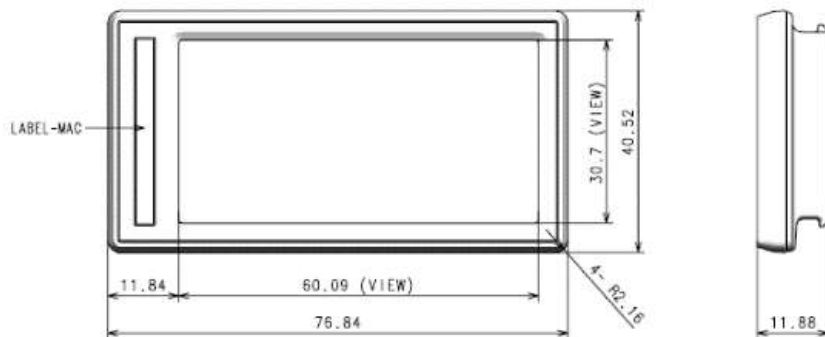

## Mechanical Drawings

Parameter	Unit	Specifications
Outer Dimension	mm/ inch	64.40 x 36.20 x 11.65 mm / 2.53 x 1.42 x 0.45 inch
Weight	g	29 .0
Case Color	-	White, Black and other color is available
Display Technology	-	Full graphic E-Ink display
Active Display Area	mm/ inch	48.46 x 23.62 mm / 1.90 x 0.92 inch
Display Resolution	Pixel	111 dpi (212 x 104)
Display Color	-	B/W, B/W/R, B/W/Y
Battery	-	CR2450 * 2EA
Estimated Battery Life	Year	5 Years @ Room Temperature (2 updates/Day)
Communication Protocol	-	IEEE802.15.4, 2.4GHz
Operating Temperature	°C/°F	0 ~ 30°C / 32 ~ 86°F
Storage Temperature	°C/°F	-23 ~ 40°C / -9.4 ~ 104°F
Wireless Connectivity	-	NFC
Multi-page	-	Up to 3 pages

## Mechanical Drawings

Parameter	Unit	Specifications
Outer Dimension	mm/ inch	76.84 x 40.52 x 11.88 mm / 3.02 x 1.59 x 0.46 inch
Weight	g	34
Case Color	-	White, Black and other color is available
Display Technology	-	Full graphic E-Ink display
Active Display Area	mm/ inch	60.09 x 30.70 mm / 2.36 x 1.20 inch
Display Resolution	Pixel	125 dpi (296 x 152)
Display Color	-	B/W, B/W/R
Battery	-	CR2450 * 2EA
Estimated Battery Life	Year	5 Years @ Room Temperature (2 updates/Day)
Communication Protocol	-	IEEE802.15.4, 2.4GHz
Operating Temperature	°C/°F	0 ~ 30°C / 32 ~ 86°F
Storage Temperature	°C/°F	-23 ~ 40°C / -9.4 ~ 104°F
Wireless Connectivity	-	NFC
Multi-page	-	Up to 3 pages