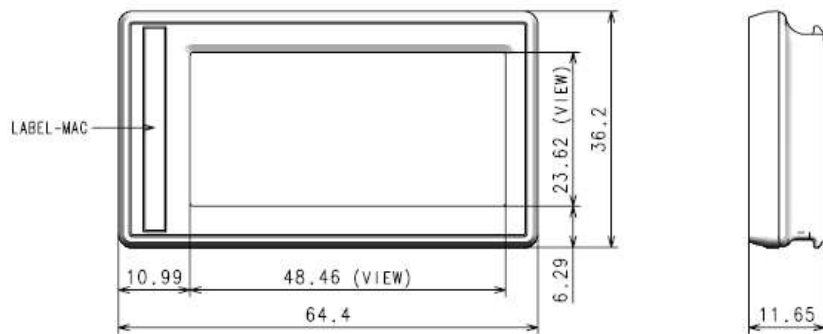

## Mechanical Drawings

Parameter	Unit	Specifications
Outer Dimension	mm/ inch	36.25 x 42.55 x 11.95 mm / 1.42 x 1.67 x 0.47 inch
Weight	g	18.5
Case Color	-	White, Black and other color is available
Display Technology	-	Full graphic E-Ink display
Active Display Area	mm/ inch	27.60 x 27.60 mm / 1.08 x 1.08 inch
Display Resolution	Pixel	184 dpi (200 x 200) – Mono / 140dpi (152 x 152) – Color
Display Color	-	B/W, B/W/R, B/W/Y
Battery	-	CR2450 * 1EA
Estimated Battery Life	Year	5 Years @ Room Temperature (1 updates/Day)
Communication Protocol	-	IEEE802.15.4, 2.4GHz
Operating Temperature	°C/°F	0 ~ 30°C / 32 ~ 86°F
Storage Temperature	°C/°F	-23 ~ 40°C / -9.4 ~ 104°F
Wireless Connectivity	-	NFC
Multi-page	-	Up to 3 pages

## Mechanical Drawings

Parameter	Unit	Specifications
Outer Dimension	mm/ inch	64.40 x 36.20 x 11.65 mm / 2.53 x 1.42 x 0.45 inch
Weight	g	29 .0
Case Color	-	White, Black and other color is available
Display Technology	-	Full graphic E-Ink display
Active Display Area	mm/ inch	48.46 x 23.62 mm / 1.90 x 0.92 inch
Display Resolution	Pixel	111 dpi (212 x 104)
Display Color	-	B/W, B/W/R, B/W/Y
Battery	-	CR2450 * 2EA
Estimated Battery Life	Year	5 Years @ Room Temperature (2 updates/Day)
Communication Protocol	-	IEEE802.15.4, 2.4GHz
Operating Temperature	°C/°F	0 ~ 30°C / 32 ~ 86°F
Storage Temperature	°C/°F	-23 ~ 40°C / -9.4 ~ 104°F
Wireless Connectivity	-	NFC
Multi-page	-	Up to 3 pages