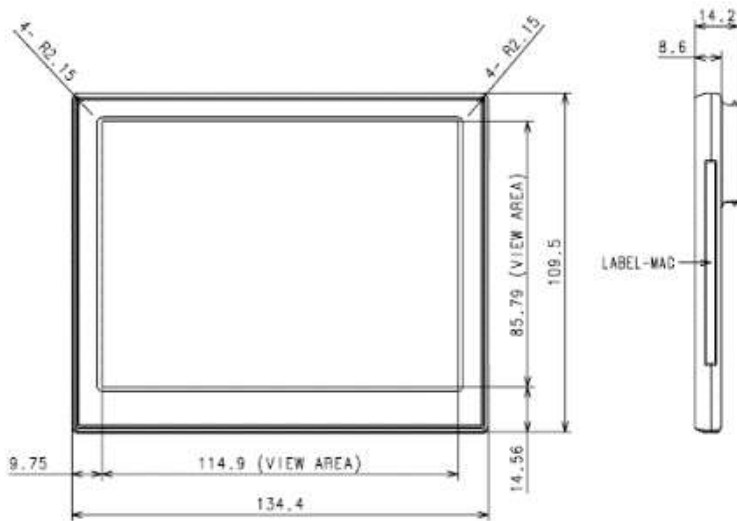

## Mechanical Drawings

Parameter	Unit	Specifications
Outer Dimension	mm/ inch	129.39 x 41.12 x 12.73 mm / 5.09 x 1.61 x 0.50 inch
Weight	g	59.0
Case Color	-	White, Black and other color is available
Display Technology	-	Full graphic E-Ink display
Active Display Area	mm/ inch	105.44 x 30.70 mm / 4.15 x 1.20 inch
Display Resolution	Pixel	125 dpi (522 x 152)
Display Color	-	B/W/R
Battery	-	CR2450 * 2EA
Estimated Battery Life	Year	5 Years @ Room Temperature (2 updates/Day)
Communication Protocol	-	IEEE802.15.4, 2.4GHz
Operating Temperature	°C/°F	0 ~ 30°C / 32 ~ 86°F
Storage Temperature	°C/°F	-23 ~ 40°C / -9.4 ~ 104°F
Wireless Connectivity	-	NFC
Multi-page	-	Up to 3 pages

## Mechanical Drawings

Parameter	Unit	Specifications
Outer Dimension	mm/ inch	134.4 x 109.5 x 14.20 mm / 5.29 x 4.31 x 0.55 inch
Weight	g	143.5
Case Color	-	White, Black and other color is available
Display Technology	-	Full graphic E-Ink display
Active Display Area	mm/ inch	114.9 x 85.79 mm / 4.52 x 3.37 inch
Display Resolution	Pixel	128 dpi (600 x 448)
Display Color	-	B/W, B/W/R, B/W/Y
Battery	-	CR2450 * 4EA
Estimated Battery Life	Year	5 Years @ Room Temperature (2 updates/Day)
Communication Protocol	-	IEEE802.15.4, 2.4GHz & Sub-Giga (868MHz)
Operating Temperature	°C/°F	0 ~ 30°C / 32 ~ 86°F
Storage Temperature	°C/°F	-23 ~ 40°C / -9.4 ~ 104°F
Wireless Connectivity	-	NFC
Multi-page	-	Up to 3 pages