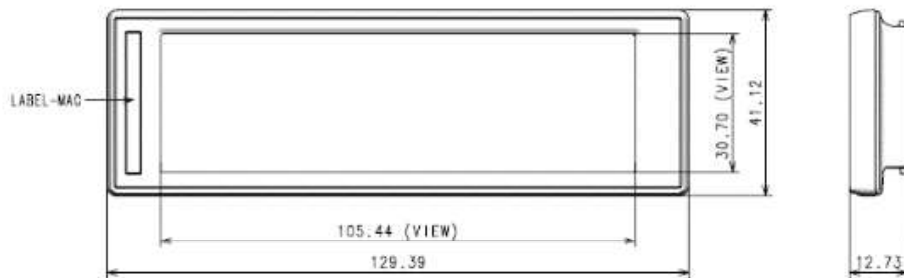

## Mechanical Drawings

Parameter	Unit	Specifications
Outer Dimension	mm/ inch	103.41 x 87.49 x 14.50 mm / 4.07 x 3.44 x 0.57 inch
Weight	g	85.2
Case Color	-	White, Black and other color is available
Display Technology	-	Full graphic E-Ink display
Active Display Area	mm/ inch	84.91 x 63.71 mm / 3.34 x 2.50 inch
Display Resolution	Pixel	120 dpi (400 x 300)
Display Color	-	B/W, B/W/R, B/W/Y
Battery	-	CR2450 * 3EA
Estimated Battery Life	Year	5 Years @ Room Temperature (2 updates/Day)
Communication Protocol	-	IEEE802.15.4, 2.4GHz
Operating Temperature	°C/°F	0 ~ 30°C / 32 ~ 86°F
Storage Temperature	°C/°F	-23 ~ 40°C / -9.4 ~ 104°F
Wireless Connectivity	-	NFC
Multi-page	-	Up to 3 pages

## Exemplary Picture

## Mechanical Drawings

Parameter	Unit	Specifications
Outer Dimension	mm/ inch	129.39 x 41.12 x 12.73 mm / 5.09 x 1.61 x 0.50 inch
Weight	g	59.0
Case Color	-	White, Black and other color is available
Display Technology	-	Full graphic E-Ink display
Active Display Area	mm/ inch	105.44 x 30.70 mm / 4.15 x 1.20 inch
Display Resolution	Pixel	125 dpi (522 x 152)
Display Color	-	B/W/R
Battery	-	CR2450 * 2EA
Estimated Battery Life	Year	5 Years @ Room Temperature (2 updates/Day)
Communication Protocol	-	IEEE802.15.4, 2.4GHz
Operating Temperature	°C/°F	0 ~ 30°C / 32 ~ 86°F
Storage Temperature	°C/°F	-23 ~ 40°C / -9.4 ~ 104°F
Wireless Connectivity	-	NFC
Multi-page	-	Up to 3 pages