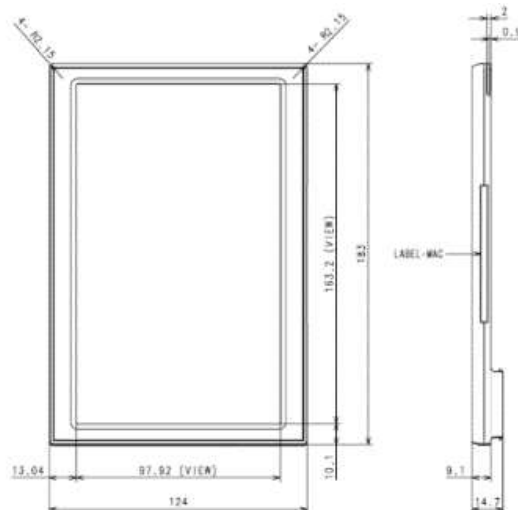

## Mechanical Drawings

Parameter	Unit	Specifications
Outer Dimension	mm/ inch	134.4 x 109.5 x 14.20 mm / 5.29 x 4.31 x 0.55 inch
Weight	g	143.5
Case Color	-	White, Black and other color is available
Display Technology	-	Full graphic E-Ink display
Active Display Area	mm/ inch	114.9 x 85.79 mm / 4.52 x 3.37 inch
Display Resolution	Pixel	128 dpi (600 x 448)
Display Color	-	B/W, B/W/R, B/W/Y
Battery	-	CR2450 * 4EA
Estimated Battery Life	Year	5 Years @ Room Temperature (2 updates/Day)
Communication Protocol	-	IEEE802.15.4, 2.4GHz & Sub-Giga (868MHz)
Operating Temperature	°C/°F	0 ~ 30°C / 32 ~ 86°F
Storage Temperature	°C/°F	-23 ~ 40°C / -9.4 ~ 104°F
Wireless Connectivity	-	NFC
Multi-page	-	Up to 3 pages

## Mechanical Drawings

Parameter	Unit	Specifications
Outer Dimension	mm/ inch	183 x 124 x 14.7 mm / 7.20 x 4.88 x 0.57 inch
Weight	g	223.0
Case Color	-	White, Black and other color is available
Display Technology	-	Full graphic E-Ink display
Active Display Area	mm/ inch	163.2 x 97.92 mm / 6.42 x 3.85 inch
Display Resolution	Pixel	100 dpi (640 x 384) / 137 dpi (880 x 528)
Display Color	-	B/W, B/W/R, B/W/Y
Battery	-	CR2450 * 4EA
Estimated Battery Life	Year	5 Years @ Room Temperature (2 updates/Day)
Communication Protocol	-	IEEE802.15.4, 2.4GHz & Sub-Giga (868MHz)
Operating Temperature	°C/°F	10 ~ 30°C / 50 ~ 86°F
Storage Temperature	°C/°F	-23 ~ 40°C / -9.4 ~ 104°F
Wireless Connectivity	-	NFC
Multi-page	-	Up to 3 pages