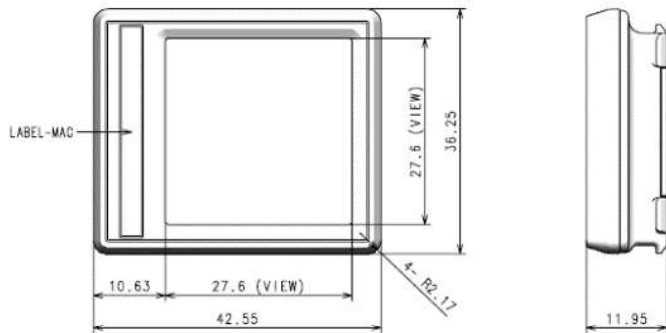

## Mechanical Drawings

Parameter	Unit	Specifications
Outer Dimension	mm/ inch	36.25 x 42.55 x 11.95 mm / 1.42 x 1.67 x 0.47 inch
Weight	g	18.5
Case Color	-	White, Black and other color is available
Display Technology	-	Full graphic E-Ink display
Active Display Area	mm/ inch	27.60 x 27.60 mm / 1.08 x 1.08 inch
Display Resolution	Pixel	184 dpi (200 x 200) – Mono / 140dpi (152 x 152) – Color
Display Color	-	B/W, B/W/R, B/W/Y
Battery	-	CR2450 * 1EA
Estimated Battery Life	Year	5 Years @ Room Temperature (1 updates/Day)
Communication Protocol	-	IEEE802.15.4, 2.4GHz
Operating Temperature	°C/°F	0 ~ 30°C / 32 ~ 86°F
Storage Temperature	°C/°F	-23 ~ 40°C / -9.4 ~ 104°F
Wireless Connectivity	-	NFC
Multi-page	-	Up to 3 pages

## Mechanical Drawings

Parameter	Unit	Specifications
Outer Dimension	mm/ inch	64.40 x 36.20 x 11.65 mm / 2.53 x 1.42 x 0.45 inch
Weight	g	29 .0
Case Color	-	White, Black and other color is available
Display Technology	-	Full graphic E-Ink display
Active Display Area	mm/ inch	48.46 x 23.62 mm / 1.90 x 0.92 inch
Display Resolution	Pixel	111 dpi (212 x 104)
Display Color	-	B/W, B/W/R, B/W/Y
Battery	-	CR2450 * 2EA
Estimated Battery Life	Year	5 Years @ Room Temperature (2 updates/Day)
Communication Protocol	-	IEEE802.15.4, 2.4GHz
Operating Temperature	°C/°F	0 ~ 30°C / 32 ~ 86°F
Storage Temperature	°C/°F	-23 ~ 40°C / -9.4 ~ 104°F
Wireless Connectivity	-	NFC
Multi-page	-	Up to 3 pages