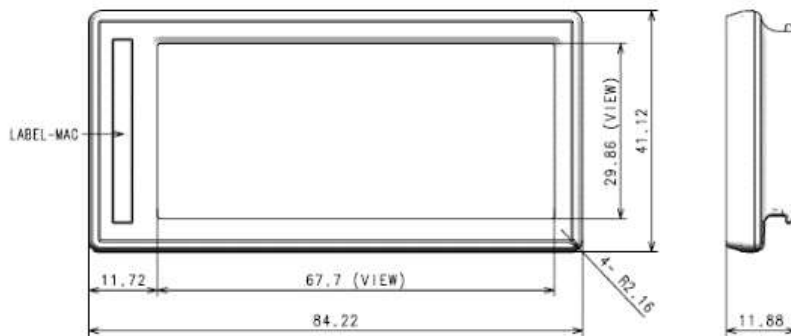

## Mechanical Drawings

Parameter	Unit	Specifications
Outer Dimension	mm/ inch	76.84 x 40.52 x 11.88 mm / 3.02 x 1.59 x 0.46 inch
Weight	g	34
Case Color	-	White, Black and other color is available
Display Technology	-	Full graphic E-Ink display
Active Display Area	mm/ inch	60.09 x 30.70 mm / 2.36 x 1.20 inch
Display Resolution	Pixel	125 dpi (296 x 152)
Display Color	-	B/W, B/W/R
Battery	-	CR2450 * 2EA
Estimated Battery Life	Year	5 Years @ Room Temperature (2 updates/Day)
Communication Protocol	-	IEEE802.15.4, 2.4GHz
Operating Temperature	°C/°F	0 ~ 30°C / 32 ~ 86°F
Storage Temperature	°C/°F	-23 ~ 40°C / -9.4 ~ 104°F
Wireless Connectivity	-	NFC
Multi-page	-	Up to 3 pages

## Mechanical Drawings

Parameter	Unit	Specifications
Outer Dimension	mm/ inch	84.22 x 41.12 x 11.88 mm / 3.31 x 1.61 x 0.46 inch
Weight	g	37.9
Case Color	-	White, Black and other color is available
Display Technology	-	Full graphic E-Ink display
Active Display Area	mm/ inch	67.70 x 29.86 mm / 2.66 x 1.17 inch
Display Resolution	Pixel	112 dpi (296 x 128)
Display Color	-	B/W, B/W/R, B/W/Y
Battery	-	CR2450 * 2EA
Estimated Battery Life	Year	5 Years @ Room Temperature (2 updates/Day)
Communication Protocol	-	IEEE802.15.4, 2.4GHz
Operating Temperature	°C/°F	0 ~ 30°C / 32 ~ 86°F
Storage Temperature	°C/°F	-23 ~ 40°C / -9.4 ~ 104°F
Wireless Connectivity	-	NFC
Multi-page	-	Up to 3 pages