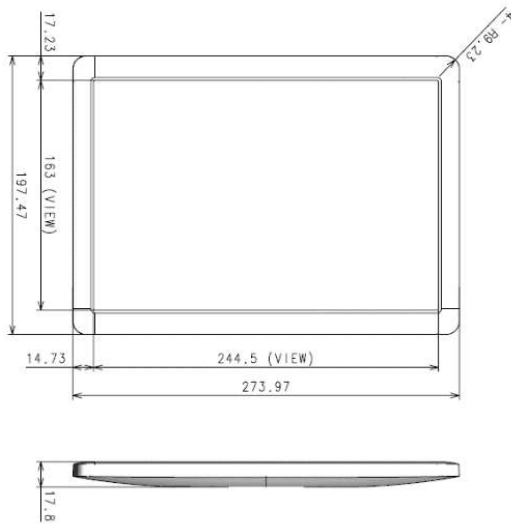

## Mechanical Drawings

Parameter	Unit	Specifications
Outer Dimension	mm/ inch	183 x 124 x 14.7 mm / 7.20 x 4.88 x 0.57 inch
Weight	g	223.0
Case Color	-	White, Black and other color is available
Display Technology	-	Full graphic E-Ink display
Active Display Area	mm/ inch	163.2 x 97.92 mm / 6.42 x 3.85 inch
Display Resolution	Pixel	100 dpi (640 x 384) / 137 dpi (880 x 528)
Display Color	-	B/W, B/W/R, B/W/Y
Battery	-	CR2450 * 4EA
Estimated Battery Life	Year	5 Years @ Room Temperature (2 updates/Day)
Communication Protocol	-	IEEE802.15.4, 2.4GHz & Sub-Giga (868MHz)
Operating Temperature	°C/°F	10 ~ 30°C / 50 ~ 86°F
Storage Temperature	°C/°F	-23 ~ 40°C / -9.4 ~ 104°F
Wireless Connectivity	-	NFC
Multi-page	-	Up to 3 pages

## Mechanical Drawings

Parameter	Unit	Specifications
Outer Dimension	mm/ inch	273.97 × 197.47 × 17.8 mm / 10.78 x 7.77 x 0.70 inch
Weight	g	434.0
Case Color	-	White, Black and other color is available
Display Technology	-	Full graphic E-Ink display
Active Display Area	mm/ inch	244.5 x 163 mm / 9.62 x 6.41 inch
Display Resolution	Pixel	100 dpi (640 x 960)
Display Color	-	B/W/R
Battery	-	AAA * 4EA
Estimated Battery Life	Year	3 Years @ Room Temperature (2 updates/Day)
Communication Protocol	-	IEEE802.15.4, 2.4GHz
Operating Temperature	°C/°F	10 ~ 30°C / 50 ~ 86°F
Storage Temperature	°C/°F	-23 ~ 40°C / -9.4 ~ 104°F
Wireless Connectivity	-	NFC
Multi-page	-	Up to 3 pages