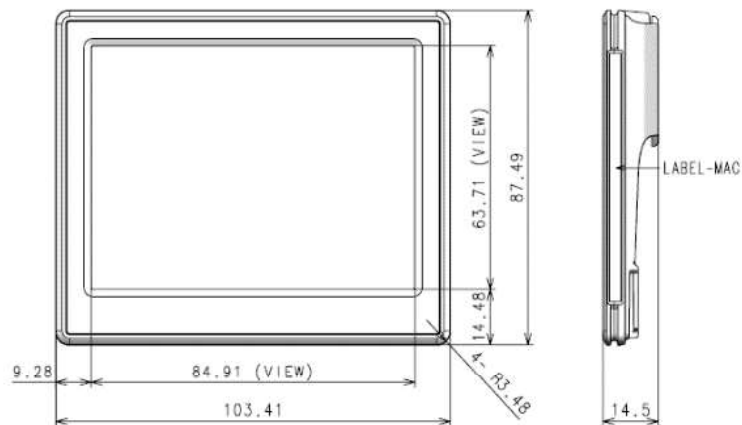

## Mechanical Drawings

Parameter	Unit	Specifications
Outer Dimension	mm/ inch	84.22 x 41.12 x 11.88 mm / 3.31 x 1.61 x 0.46 inch
Weight	g	37.9
Case Color	-	White, Black and other color is available
Display Technology	-	Full graphic E-Ink display
Active Display Area	mm/ inch	67.70 x 29.86 mm / 2.66 x 1.17 inch
Display Resolution	Pixel	112 dpi (296 x 128)
Display Color	-	B/W, B/W/R, B/W/Y
Battery	-	CR2450 * 2EA
Estimated Battery Life	Year	5 Years @ Room Temperature (2 updates/Day)
Communication Protocol	-	IEEE802.15.4, 2.4GHz
Operating Temperature	°C/°F	0 ~ 30°C / 32 ~ 86°F
Storage Temperature	°C/°F	-23 ~ 40°C / -9.4 ~ 104°F
Wireless Connectivity	-	NFC
Multi-page	-	Up to 3 pages

## Mechanical Drawings

Parameter	Unit	Specifications
Outer Dimension	mm/ inch	103.41 x 87.49 x 14.50 mm / 4.07 x 3.44 x 0.57 inch
Weight	g	85.2
Case Color	-	White, Black and other color is available
Display Technology	-	Full graphic E-Ink display
Active Display Area	mm/ inch	84.91 x 63.71 mm / 3.34 x 2.50 inch
Display Resolution	Pixel	120 dpi (400 x 300)
Display Color	-	B/W, B/W/R, B/W/Y
Battery	-	CR2450 * 3EA
Estimated Battery Life	Year	5 Years @ Room Temperature (2 updates/Day)
Communication Protocol	-	IEEE802.15.4, 2.4GHz
Operating Temperature	°C/°F	0 ~ 30°C / 32 ~ 86°F
Storage Temperature	°C/°F	-23 ~ 40°C / -9.4 ~ 104°F
Wireless Connectivity	-	NFC
Multi-page	-	Up to 3 pages