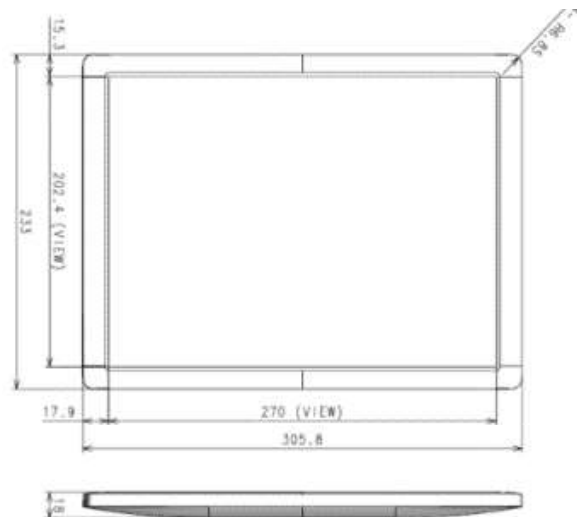

## Mechanical Drawings

Parameter	Unit	Specifications
Outer Dimension	mm/ inch	273.97 × 197.47 × 17.8 mm / 10.78 x 7.77 x 0.70 inch
Weight	g	434.0
Case Color	-	White, Black and other color is available
Display Technology	-	Full graphic E-Ink display
Active Display Area	mm/ inch	244.5 x 163 mm / 9.62 x 6.41 inch
Display Resolution	Pixel	100 dpi (640 x 960)
Display Color	-	B/W/R
Battery	-	AAA * 4EA
Estimated Battery Life	Year	3 Years @ Room Temperature (2 updates/Day)
Communication Protocol	-	IEEE802.15.4, 2.4GHz
Operating Temperature	°C/°F	10 ~ 30°C / 50 ~ 86°F
Storage Temperature	°C/°F	-23 ~ 40°C / -9.4 ~ 104°F
Wireless Connectivity	-	NFC
Multi-page	-	Up to 3 pages

## Mechanical Drawings

Parameter	Unit	Specifications
Outer Dimension	mm/ inch	305.8 × 233 × 18 mm / 12.03 x 9.17 x 0.70 inch
Weight	g	1040.0
Case Color	-	White, Black and other color is available
Display Technology	-	Full graphic E-Ink display
Active Display Area	mm/ inch	270 x 202.4 mm / 10.62 x 7.96 inch
Display Resolution	Pixel	150 dpi (1600 x 1200)
Display Color	-	B/W/R
Battery	-	AAA * 4EA
Estimated Battery Life	Year	1.5 Years @ Room Temperature (1 updates/Day)
Communication Protocol	-	IEEE802.15.4, 2.4GHz
Operating Temperature	°C/°F	10 ~ 30°C / 50 ~ 86°F
Storage Temperature	°C/°F	-23 ~ 40°C / -9.4 ~ 104°F
Wireless Connectivity	-	NFC
Multi-page	-	Up to 3 pages