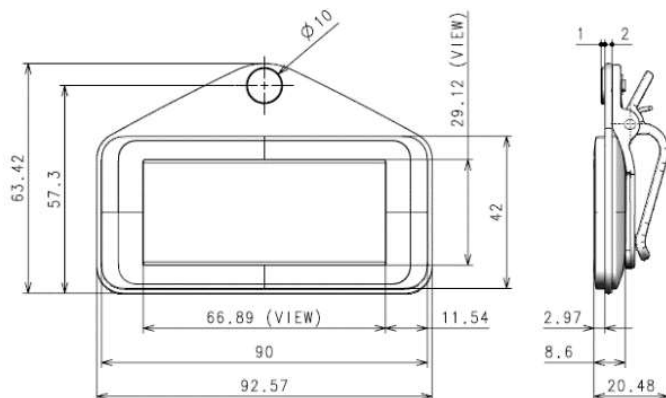

## Mechanical Drawings

Parameter	Unit	Specifications
Outer Dimension	mm/ inch	40.62 x 109.28 x 5.5 mm / 1.59 x 4.30 x 0.21 inch
Weight	g	20.91
Case Color	-	White Case
Logo / Silicon Color	-	Custom Logo, Custom Silicon Color
Display Technology	-	Full graphic E-Ink display
Active Display Area	mm/ inch	27.60 x 27.60 mm / 1.08 x 1.08 inch
Display Resolution	Pixel	184 dpi (200 x 200)
Display Color	-	B/W
Battery	-	CR2430 * 1EA
Estimated Battery Life	Year	3 Years @ Room Temperature (1 updates/Day)
Communication Protocol	-	IEEE802.15.4, 2.4GHz
Operating Temperature	°C/°F	0 ~ 30°C / 32 ~ 86°F
Storage Temperature	°C/°F	-23 ~ 40°C / -9.4 ~ 104°F
Wireless Connectivity	-	NFC
Multi-page	-	Up to 3 pages

## Mechanical Drawings

Parameter	Unit	Specifications
Outer Dimension	mm/ inch	92.57 x 63.42 x 8.6 mm / 3.64 x 2.49 x 0.33 inch
Weight	g	42
Case Color	-	White
Silicon Color	-	Cool Grey
Display Technology	-	Full graphic E-Ink display
Active Display Area	mm/ inch	66.89 x 29.12 mm / 2.63 x 1.14 inch
Display Resolution	Pixel	112 dpi (296 x 128)
Display Color	-	B/W/R
Battery	-	CR2032 * 3EA
Estimated Battery Life	Year	3 Years @ Room Temperature (1 updates/Day)
Communication Protocol	-	IEEE802.15.4, 2.4GHz
Operating Temperature	°C/°F	0 ~ 30°C / 32 ~ 86°F
Storage Temperature	°C/°F	-23 ~ 40°C / -9.4 ~ 104°F
Wireless Connectivity	-	NFC
Multi-page	-	Up to 3 pages

## Mechanical Drawings

Parameter	Unit	Specifications
Outer Dimension	mm/ inch	90.71 x 140.79 x 8.77 mm / 3.57 x 5.54 x 0.34 inch
Weight	g	65.0
Case Color	-	Cool Grey
Display Technology	-	Full graphic E-Ink display
Active Display Area	-	48.55 x 23.8 mm / 1.91 x 0.93 inch
Display Resolution	mm/ inch	111 dpi (212 x 104)
Display Color	Pixel	B/W/R
Battery	-	CR2032 * 3EA
Estimated Battery Life	-	3 Years @ Room Temperature (1 updates/Day)
Communication Protocol	Year	IEEE802.15.4, 2.4GHz
Operating Temperature	-	0 ~ 30°C / 32 ~ 86°F
Storage Temperature	°C/°F	-23 ~ 40°C / -9.4 ~ 104°F
Wireless Connectivity	°C/°F	NFC
Multi-page	-	Up to 3 pages