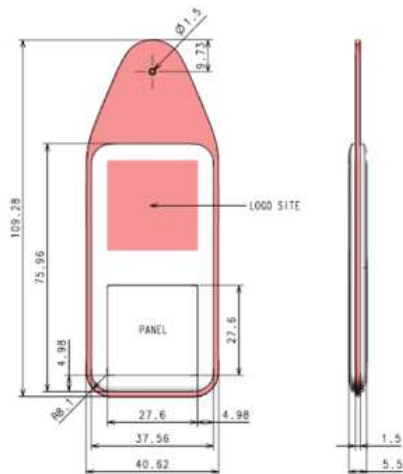

## Mechanical Drawings

Parameter	Unit	Specifications
Outer Dimension	mm/ inch	40.62 x 109.28 x 5.5 mm / 1.59 x 4.30 x 0.21 inch
Weight	g	20.91
Case Color	-	White Case
Logo / Silicon Color	-	Custom Logo, Custom Silicon Color
Display Technology	-	Full graphic E-Ink display
Active Display Area	mm/ inch	27.60 x 27.60 mm / 1.08 x 1.08 inch
Display Resolution	Pixel	184 dpi (200 x 200)
Display Color	-	B/W
Battery	-	CR2430 * 1EA
Estimated Battery Life	Year	3 Years @ Room Temperature (1 updates/Day)
Communication Protocol	-	IEEE802.15.4, 2.4GHz
Operating Temperature	°C/°F	0 ~ 30°C / 32 ~ 86°F
Storage Temperature	°C/°F	-23 ~ 40°C / -9.4 ~ 104°F
Wireless Connectivity	-	NFC
Multi-page	-	Up to 3 pages

## Mechanical Drawings

Parameter	Unit	Specifications
Outer Dimension	mm/ inch	92.57 x 63.42 x 8.6 mm / 3.64 x 2.49 x 0.33 inch
Weight	g	42
Case Color	-	White
Silicon Color	-	Cool Grey
Display Technology	-	Full graphic E-Ink display
Active Display Area	mm/ inch	66.89 x 29.12 mm / 2.63 x 1.14 inch
Display Resolution	Pixel	112 dpi (296 x 128)
Display Color	-	B/W/R
Battery	-	CR2032 * 3EA
Estimated Battery Life	Year	3 Years @ Room Temperature (1 updates/Day)
Communication Protocol	-	IEEE802.15.4, 2.4GHz
Operating Temperature	°C/°F	0 ~ 30°C / 32 ~ 86°F
Storage Temperature	°C/°F	-23 ~ 40°C / -9.4 ~ 104°F
Wireless Connectivity	-	NFC
Multi-page	-	Up to 3 pages

## Mechanical Drawings

Parameter	Unit	Specifications
Outer Dimension	mm/ inch	90.71 x 140.79 x 8.77 mm / 3.57 x 5.54 x 0.34 inch
Weight	g	65.0
Case Color	-	Cool Grey
Display Technology	-	Full graphic E-Ink display
Active Display Area	-	48.55 x 23.8 mm / 1.91 x 0.93 inch
Display Resolution	mm/ inch	111 dpi (212 x 104)
Display Color	Pixel	B/W/R
Battery	-	CR2032 * 3EA
Estimated Battery Life	-	3 Years @ Room Temperature (1 updates/Day)
Communication Protocol	Year	IEEE802.15.4, 2.4GHz
Operating Temperature	-	0 ~ 30°C / 32 ~ 86°F
Storage Temperature	°C/°F	-23 ~ 40°C / -9.4 ~ 104°F
Wireless Connectivity	°C/°F	NFC
Multi-page	-	Up to 3 pages