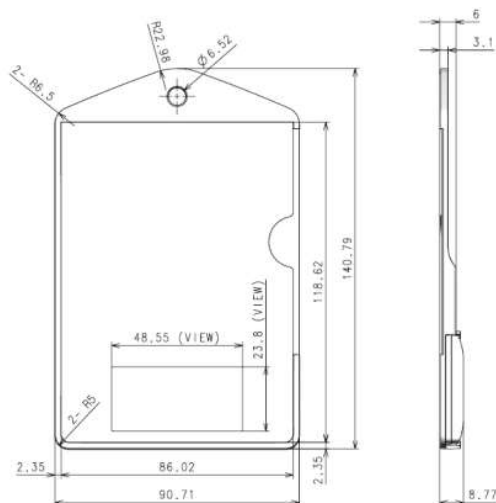

## Mechanical Drawings

Parameter	Unit	Specifications
Outer Dimension	mm/ inch	40.62 x 109.28 x 5.5 mm / 1.59 x 4.30 x 0.21 inch
Weight	g	20.91
Case Color	-	White Case
Logo / Silicon Color	-	Custom Logo, Custom Silicon Color
Display Technology	-	Full graphic E-Ink display
Active Display Area	mm/ inch	27.60 x 27.60 mm / 1.08 x 1.08 inch
Display Resolution	Pixel	184 dpi (200 x 200)
Display Color	-	B/W
Battery	-	CR2430 * 1EA
Estimated Battery Life	Year	3 Years @ Room Temperature (1 updates/Day)
Communication Protocol	-	IEEE802.15.4, 2.4GHz
Operating Temperature	°C/°F	0 ~ 30°C / 32 ~ 86°F
Storage Temperature	°C/°F	-23 ~ 40°C / -9.4 ~ 104°F
Wireless Connectivity	-	NFC
Multi-page	-	Up to 3 pages

## Mechanical Drawings

Parameter	Unit	Specifications
Outer Dimension	mm/ inch	92.57 x 63.42 x 8.6 mm / 3.64 x 2.49 x 0.33 inch
Weight	g	42
Case Color	-	White
Silicon Color	-	Cool Grey
Display Technology	-	Full graphic E-Ink display
Active Display Area	mm/ inch	66.89 x 29.12 mm / 2.63 x 1.14 inch
Display Resolution	Pixel	112 dpi (296 x 128)
Display Color	-	B/W/R
Battery	-	CR2032 * 3EA
Estimated Battery Life	Year	3 Years @ Room Temperature (1 updates/Day)
Communication Protocol	-	IEEE802.15.4, 2.4GHz
Operating Temperature	°C/°F	0 ~ 30°C / 32 ~ 86°F
Storage Temperature	°C/°F	-23 ~ 40°C / -9.4 ~ 104°F
Wireless Connectivity	-	NFC
Multi-page	-	Up to 3 pages

## Mechanical Drawings

Parameter	Unit	Specifications
Outer Dimension	mm/ inch	90.71 x 140.79 x 8.77 mm / 3.57 x 5.54 x 0.34 inch
Weight	g	65.0
Case Color	-	Cool Grey
Display Technology	-	Full graphic E-Ink display
Active Display Area	-	48.55 x 23.8 mm / 1.91 x 0.93 inch
Display Resolution	mm/ inch	111 dpi (212 x 104)
Display Color	Pixel	B/W/R
Battery	-	CR2032 * 3EA
Estimated Battery Life	-	3 Years @ Room Temperature (1 updates/Day)
Communication Protocol	Year	IEEE802.15.4, 2.4GHz
Operating Temperature	-	0 ~ 30°C / 32 ~ 86°F
Storage Temperature	°C/°F	-23 ~ 40°C / -9.4 ~ 104°F
Wireless Connectivity	°C/°F	NFC
Multi-page	-	Up to 3 pages