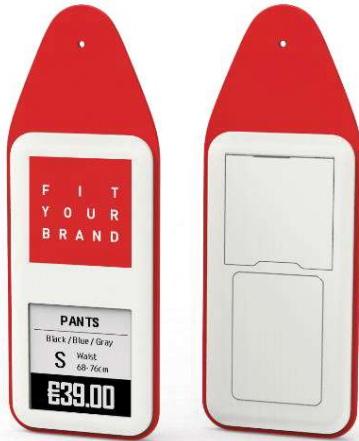

# Item Label

## Exemplary Picture

## Mechanical Drawings

Parameter	Unit	Specifications
Outer Dimension	mm/ inch	40.62 x 109.28 x 5.5 mm / 1.59 x 4.30 x 0.21 inch
Weight	g	20.91
Case Color	-	White Case
Logo / Silicon Color	-	Custom Logo, Custom Silicon Color
Display Technology	-	Full graphic E-Ink display
Active Display Area	mm/ inch	27.60 x 27.60 mm / 1.08 x 1.08 inch
Display Resolution	Pixel	184 dpi (200 x 200)
Display Color	-	B/W
Battery	-	CR2430 * 1EA
Estimated Battery Life	Year	3 Years @ Room Temperature (1 updates/Day)
Communication Protocol	-	IEEE802.15.4, 2.4GHz
Operating Temperature	°C/°F	0 ~ 30°C / 32 ~ 86°F
Storage Temperature	°C/°F	-23 ~ 40°C / -9.4 ~ 104°F
Wireless Connectivity	-	NFC
Multi-page	-	Up to 3 pages

## Mechanical Drawings

Parameter	Unit	Specifications
Outer Dimension	mm/ inch	90.71 x 140.79 x 8.77 mm / 3.57 x 5.54 x 0.34 inch
Weight	g	65.0
Case Color	-	Cool Grey
Display Technology	-	Full graphic E-Ink display
Active Display Area	-	48.55 x 23.8 mm / 1.91 x 0.93 inch
Display Resolution	mm/ inch	111 dpi (212 x 104)
Display Color	Pixel	B/W/R
Battery	-	CR2032 * 3EA
Estimated Battery Life	-	3 Years @ Room Temperature (1 updates/Day)
Communication Protocol	Year	IEEE802.15.4, 2.4GHz
Operating Temperature	-	0 ~ 30°C / 32 ~ 86°F
Storage Temperature	°C/°F	-23 ~ 40°C / -9.4 ~ 104°F
Wireless Connectivity	°C/°F	NFC
Multi-page	-	Up to 3 pages